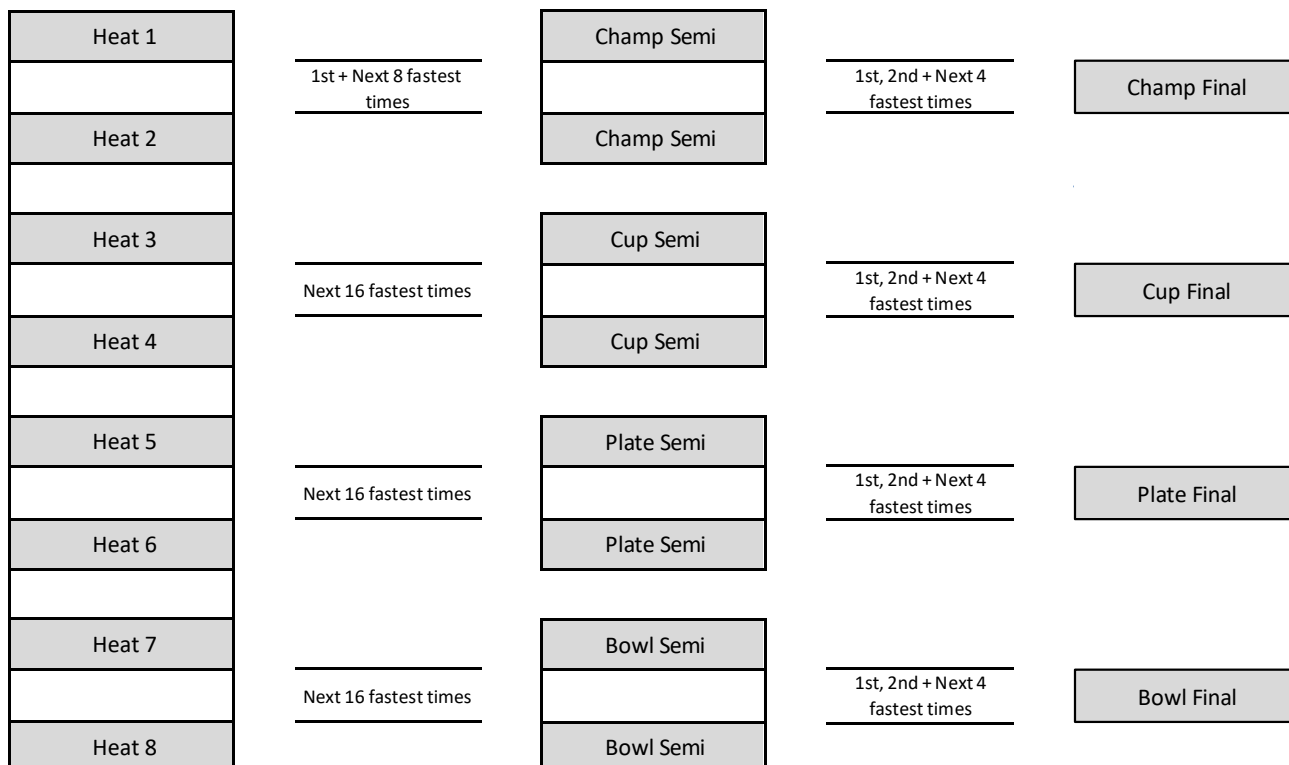

### 4 Heats (25-32 teams)

**5 Heats (33-40 teams)**

**6 Heats (41-48 teams)**

**7 Heats (49-56 teams)**

**8 Heats 57-64 teams)**